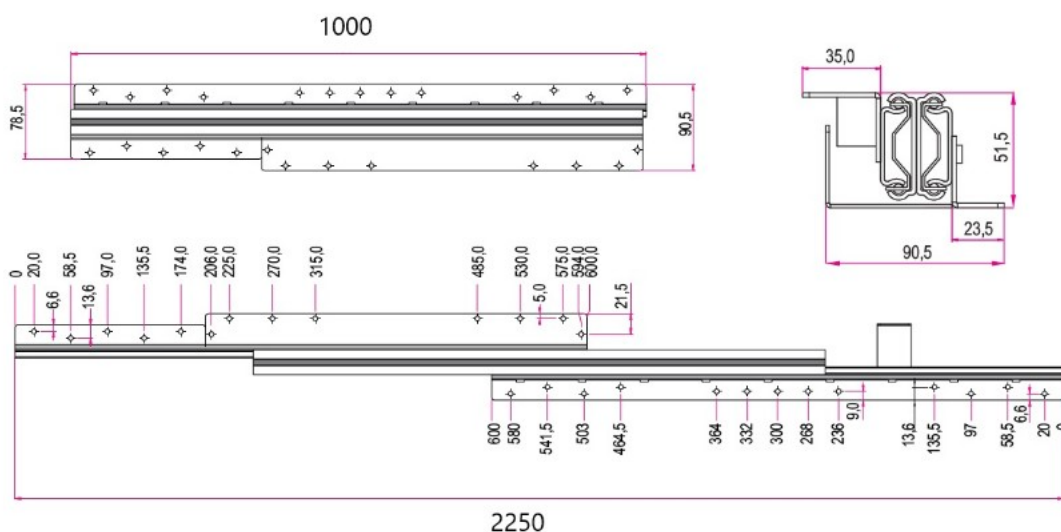

# PRODUCT SHEET

## Description:

Drawer Slide F/Understair Drawers, 1000mm, Steel - Black, W/ Soft Close, Bottom Fixing, 1250mm Opening, 2050mm Total, Open Length, 1000mm Closed Length, 50mm Profile Height, 100, KG Load Capacity

## Item number:

16.13.703-0

Units	Box	Carton	HS Code	Barcode
Pair	1	1	8302420090	
				5704866522731